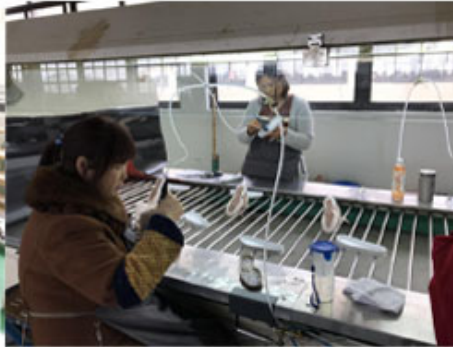

Delivery Date: 45 days

MOQ: 3000 prs per style, 1500 prs per color

Quality: Comfortable, durable

Type: lace up

Production flow diagram

Application

Main Export Markets

Asia Australasia
Eastern Europe Mid East/South Africa
North America Western Europe
Central/South America