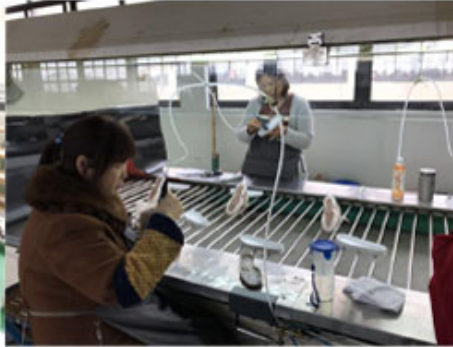

Delivery Date: 45 days

MOQ: 3000 prs per style, 1500 prs per color

Quality: Comfortable,durable

Type:lace up

Production flow diagram

Application

Main Export Markets

Asia Australasia
Eastern Europe Mid East/South Africa
North America Western Europe
Central/South America