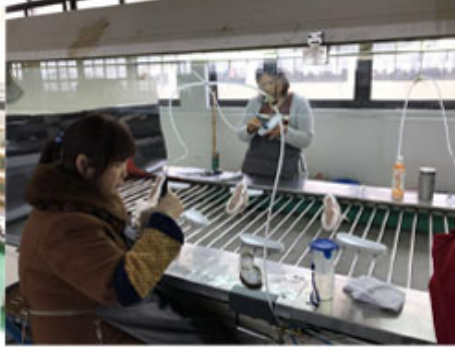

Delivery Date: 45 days

MOQ: 3000 prs per style, 1500 prs per color

Quality: Comfortable, durable

Type: lace up

Production flow diagram

Application

Main Export Markets

Asia Australasia
Eastern Europe Mid East/South Africa
North America Western Europe
Central/South America