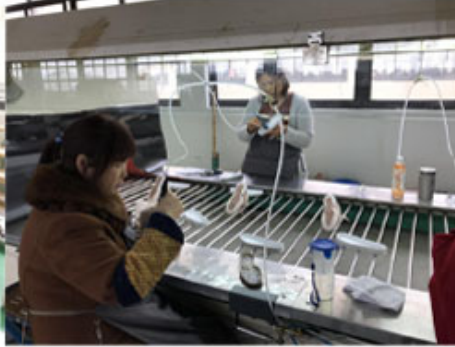

Delivery Date: 45 days

MOQ: 3000 prs per style, 1500 prs per color

Quality: Comfortable, durable

Type: lace up

Production flow diagram

Application

Main Export Markets

Asia Australasia
Eastern Europe Mid East/South Africa
North America Western Europe
Central/South America